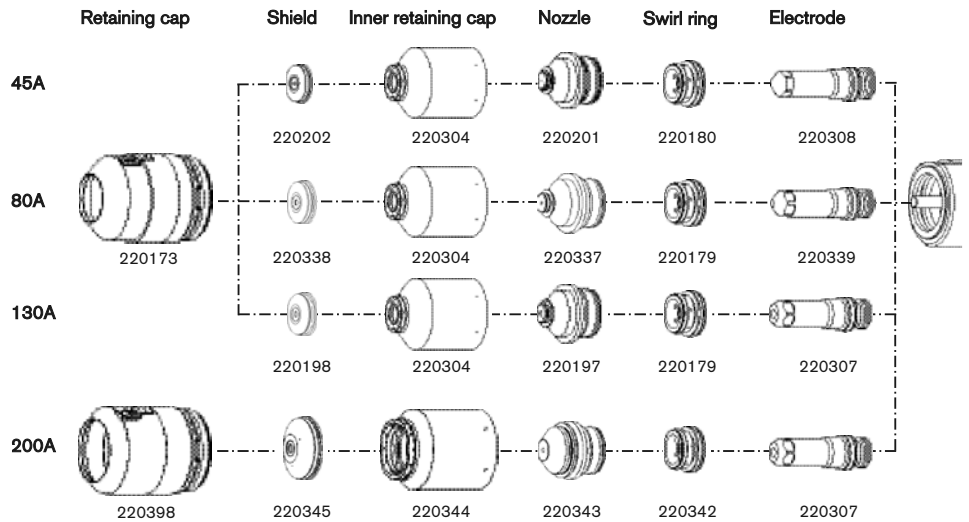

Stainless steel

HyPerformance HD4070 torch