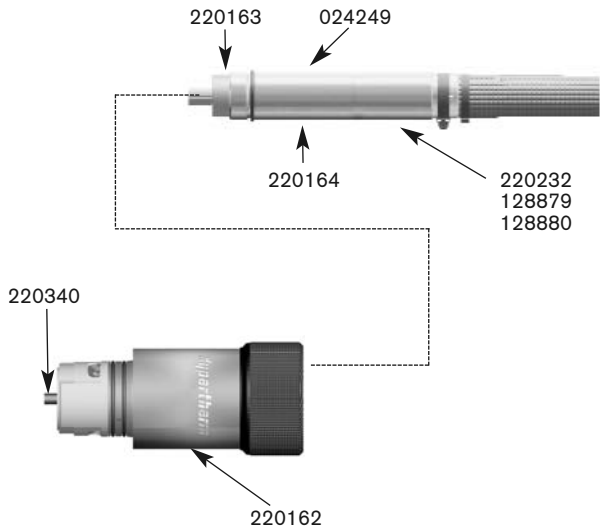

Hypertherm[®]

HyPerformance[®] HD4070[®]

Consumables

HD4070

Mild steel

Stainless steel

HyPerformance HD4070 torch

Aluminum

HyPerformance HD4070 consumables

MATERIAL	CONSUMABLE DESCRIPTION	200 AMPS	130 AMPS	80 AMPS	45 AMPS	30 AMPS
Mild steel	Electrode	220352	220181	220187	-----	220192
	Swirl ring	220353	220179	220179	-----	220180
	Nozzle	220354	220182	220188	-----	220193
	Inner retaining cap	220355	220176	220176	-----	220313
	Shield	220356	220183	220189	-----	220194
	Shield cap	220398	220173	220173	-----	220173
Stainless steel	Electrode	220307	220307	220339	220308	-----
	Swirl ring	220342	220179	220179	220180	-----
	Nozzle	220343	220197	220337	220201	-----
	Inner retaining cap	220344	220304 (H35)	220304	220304	-----
			220176 (N ₂)	-----	-----	-----
	Shield	220345	220198	220338	220202	-----
Shield cap	220398	220173	220173	220173	-----	
Aluminum	Electrode	220307	220307 (H35)	-----	220308	-----
		-----	220181 (Air)	-----	-----	-----
	Swirl ring	220342	220179	-----	220180	-----
	Nozzle	220346	220197	-----	220201	-----
	Inner retaining cap	220347	220304 (H35)	-----	220176	-----
		-----	220176 (Air)	-----	-----	-----
Shield	220345	220198	-----	220202	-----	
Shield cap	220398	220173	-----	220173	-----	

HyPerformance HD4070 Plasma torch assembly

PART NO.	DESCRIPTION
220162	Quick-disconnect torch
220340	Water tube with O-Ring
220163	Quick-disconnect receptacle
024249	Insulating sleeve
220164	Torch mounting sleeve
220232	Torch mounting sleeve assembly
128879	Torch kit: Bullet plugs, O-Rings, water tube and seal
128880	Quick-disconnect kit: O-Ring and connector
128943	Kit:HPR/HD4070 Upgrade with 6' torch leads
128944	Kit:HPR/HD4070 Upgrade with 10' torch leads
128945	Kit:HPR/HD4070 Upgrade with 15' torch leads