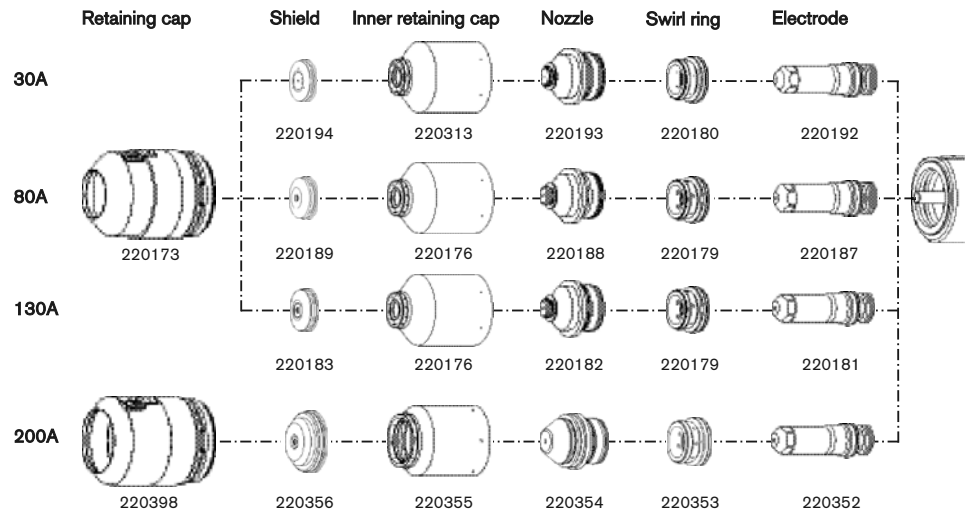

Hypertherm®

HyPerformance® HD4070®

Consumables

Mild steel

Stainless steel

Aluminum