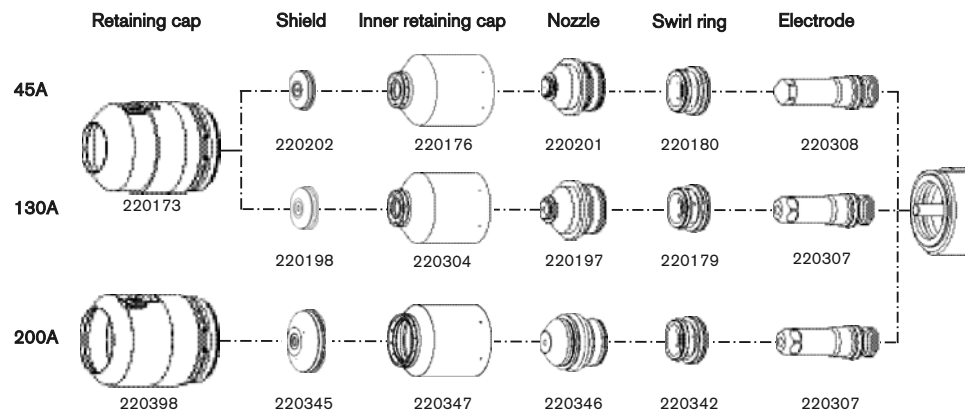

HyPerformance HD4070 consumables

MATERIAL	CONSUMABLE DESCRIPTION	200 AMPS	130 AMPS	80 AMPS	45 AMPS	30 AMPS
Mild steel	Electrode	220352	220181	220187	-----	220192
	Swirl ring	220353	220179	220179	-----	220180
	Nozzle	220354	220182	220188	-----	220193
	Inner retaining cap	220355	220176	220176	-----	220313
	Shield	220356	220183	220189	-----	220194
	Shield cap	220398	220173	220173	-----	220173
Stainless steel	Electrode	220307	220307	220339	220308	-----
	Swirl ring	220342	220179	220179	220180	-----
	Nozzle	220343	220197	220337	220201	-----
	Inner retaining cap	220344	220304 (H35)	220304	220304	-----
			220176 (N ₂)	-----	-----	-----
	Shield	220345	220198	220338	220202	-----
Shield cap	220398	220173	220173	220173	-----	
Aluminum	Electrode	220307	220307 (H35)	-----	220308	-----
		-----	220181 (Air)	-----	-----	-----
	Swirl ring	220342	220179	-----	220180	-----
	Nozzle	220346	220197	-----	220201	-----
	Inner retaining cap	220347	220304 (H35)	-----	220176	-----
		-----	220176 (Air)	-----	-----	-----
Shield	220345	220198	-----	220202	-----	
Shield cap	220398	220173	-----	220173	-----	

HyPerformance HD4070 Plasma torch assembly

PART NO.	DESCRIPTION
220162	Quick-disconnect torch
220340	Water tube with O-Ring
220163	Quick-disconnect receptacle
024249	Insulating sleeve
220164	Torch mounting sleeve
220232	Torch mounting sleeve assembly
128879	Torch kit: Bullet plugs, O-Rings, water tube and seal
128880	Quick-disconnect kit: O-Ring and connector
128943	Kit:HPR/HD4070 Upgrade with 6' torch leads
128944	Kit:HPR/HD4070 Upgrade with 10' torch leads
128945	Kit:HPR/HD4070 Upgrade with 15' torch leads